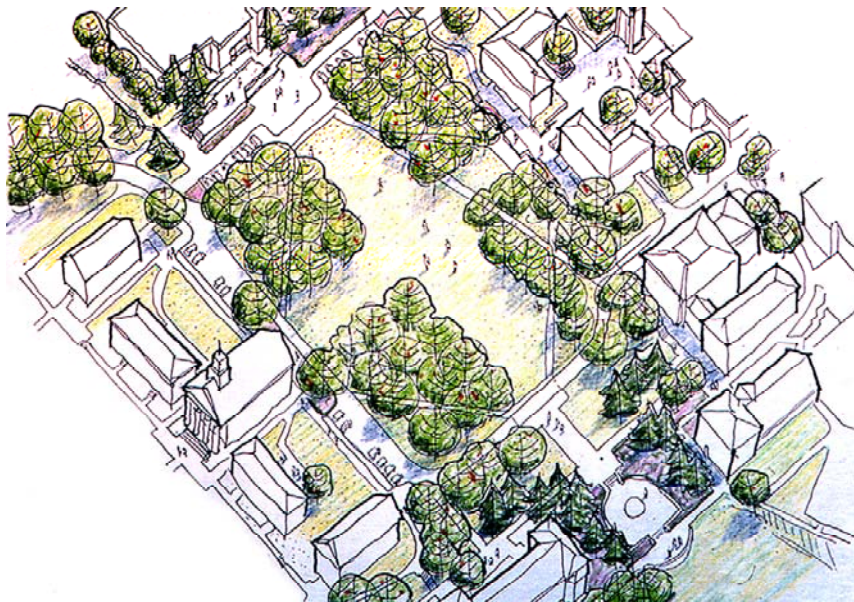

### **Project Data**

Date: 1997

Size: 110 acres

Context: Private Liberal Arts  
College, Central  
Massachusetts

### **Project Description:**

Amherst College 2020 is a vision for the future of an historic 110-acre New England campus. The vision is based on a detailed assessment of campus character and identity, vehicular access, circulation and parking, the pedestrian environment, plantings and furnishings. Tasks included case study research, inventories, analyses, proposals and preparation of guidelines. Proposals for the campus include re-aligned entryways, a roadway closure, parking additions and re-locations, accessible walkways, new and improved gathering spaces and quadrangles, tree plantings, clearings and an orchard.

EDC Principal Thomas Elmore was project landscape architect while with another firm.

*Bird's Eye View – Main Quad*

*Plan View – Northeast Corner of Campus*