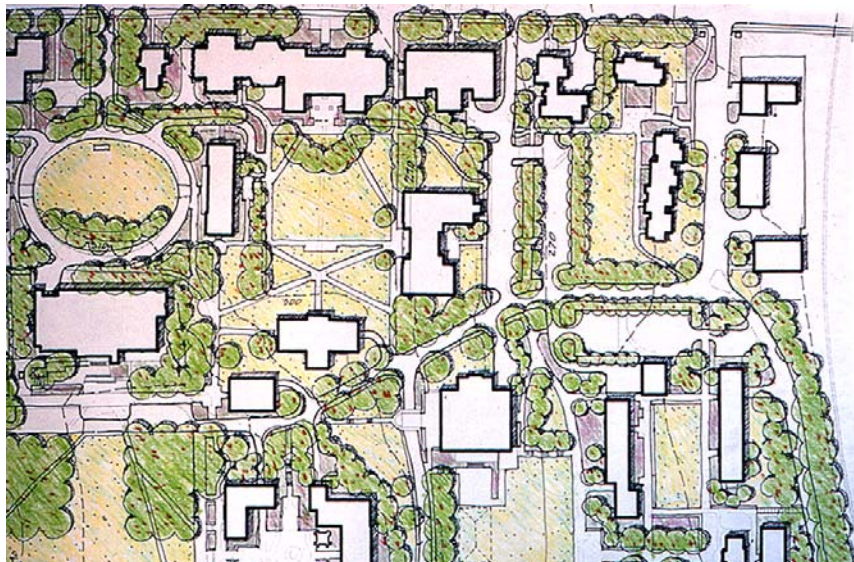

### *Landscape Master Plan*

Amherst College, Amherst,  
Massachusetts

### **Project Data**

Date: 1997

Size: 110 acres

Context: Private Liberal Arts  
College, Central  
Massachusetts

### **Project Description:**

Amherst College 2020 is a vision for the future of an historic 110-acre New England campus. The vision is based on a detailed assessment of campus character and identity, vehicular access, circulation and parking, the pedestrian environment, plantings and furnishings. Tasks included case study research, inventories, analyses, proposals and preparation of guidelines. Proposals for the campus include re-aligned entryways, a roadway closure, parking additions and re-locations, accessible walkways, new and improved gathering spaces and quadrangles, tree plantings, clearings and an orchard.

EDC Principal Thomas Elmore was project landscape architect while with another firm.

*Bird's Eye View – Main Quad*

*Plan View – Northeast Corner of Campus*